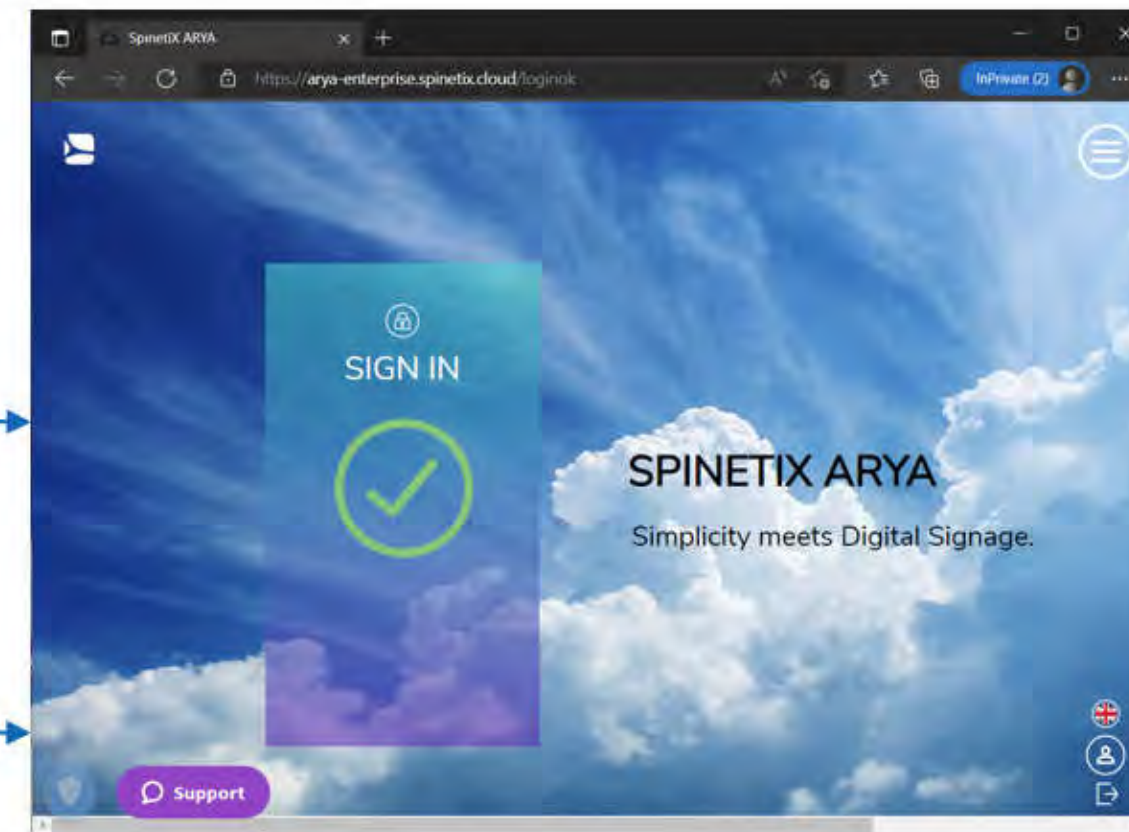

PARIS

LONDON

Use Smart Sync to Publish Fast

Tag content to be displayed on different screens. Distribute it with a click of a button.

Improve Usability with Single Sign-On (SSO)

Eliminate the need for multiple logins while keeping your staff accounts secure.