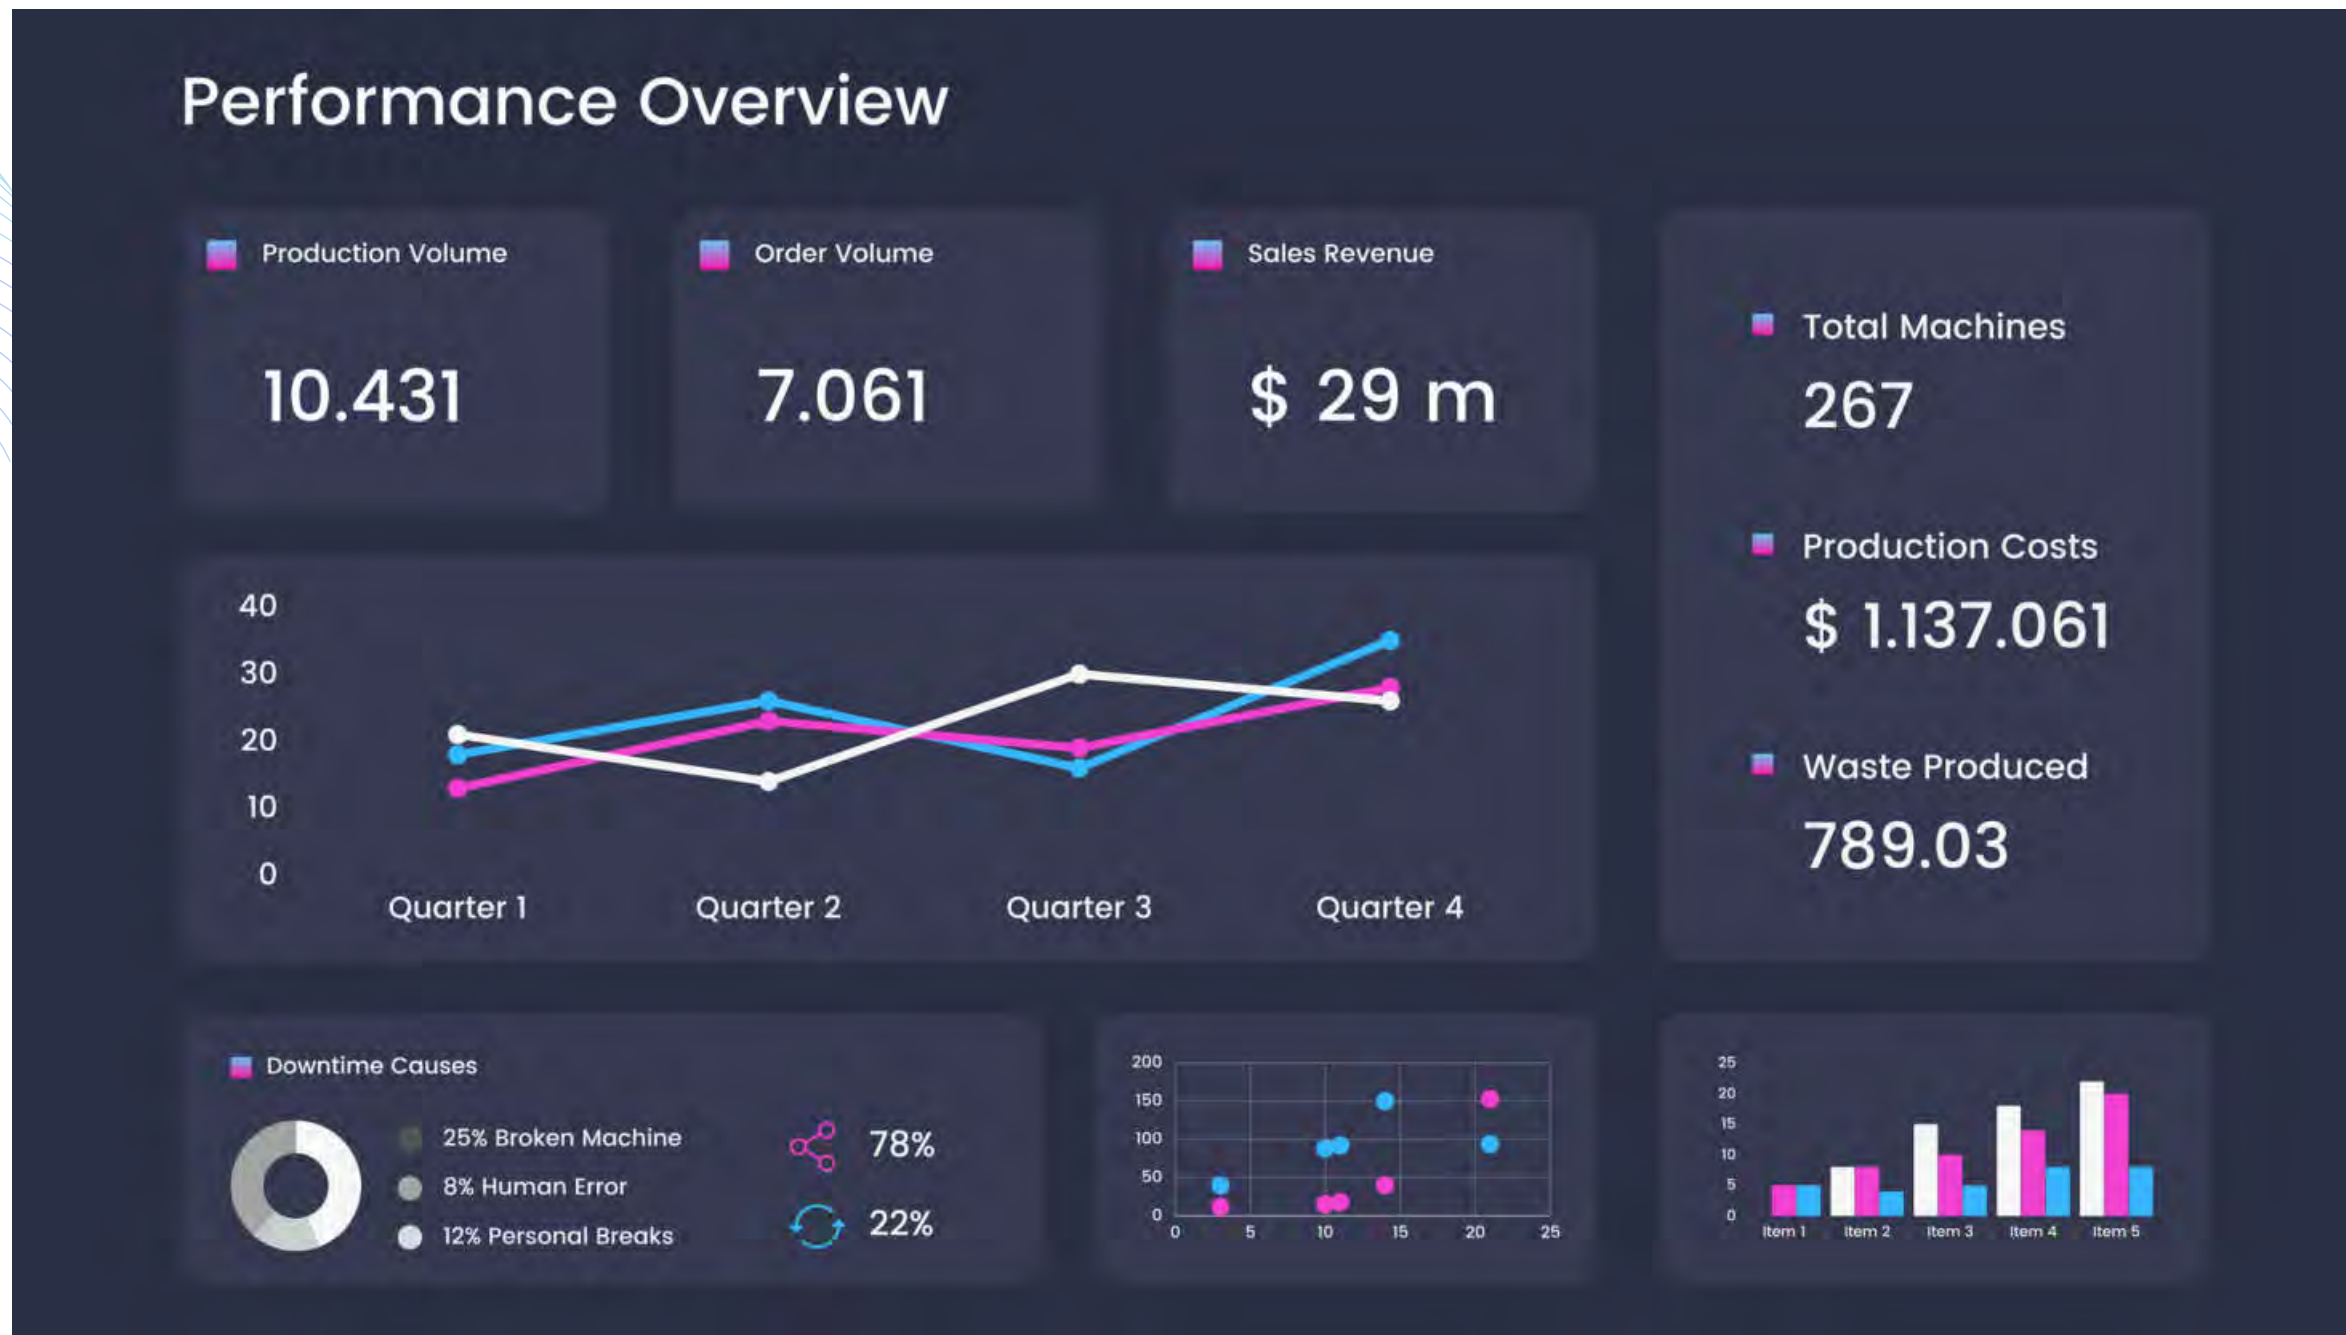

Speed up Deployment with Batch Setup

Use the optional Batch Setup service for large multi-player deployments for speedy installation.

HTML5 web page

Weather forecast template

Expand Your Creative Options with HTML5

Deliver impactful data-driven content to your signage including menu boards, webcam and public transportation feeds and so much more.

Public Dashboard URL

Drive Decisions with Web Based Dashboards

Display powerful HTML data-driven dashboards to drive decisions and keep coworkers informed.