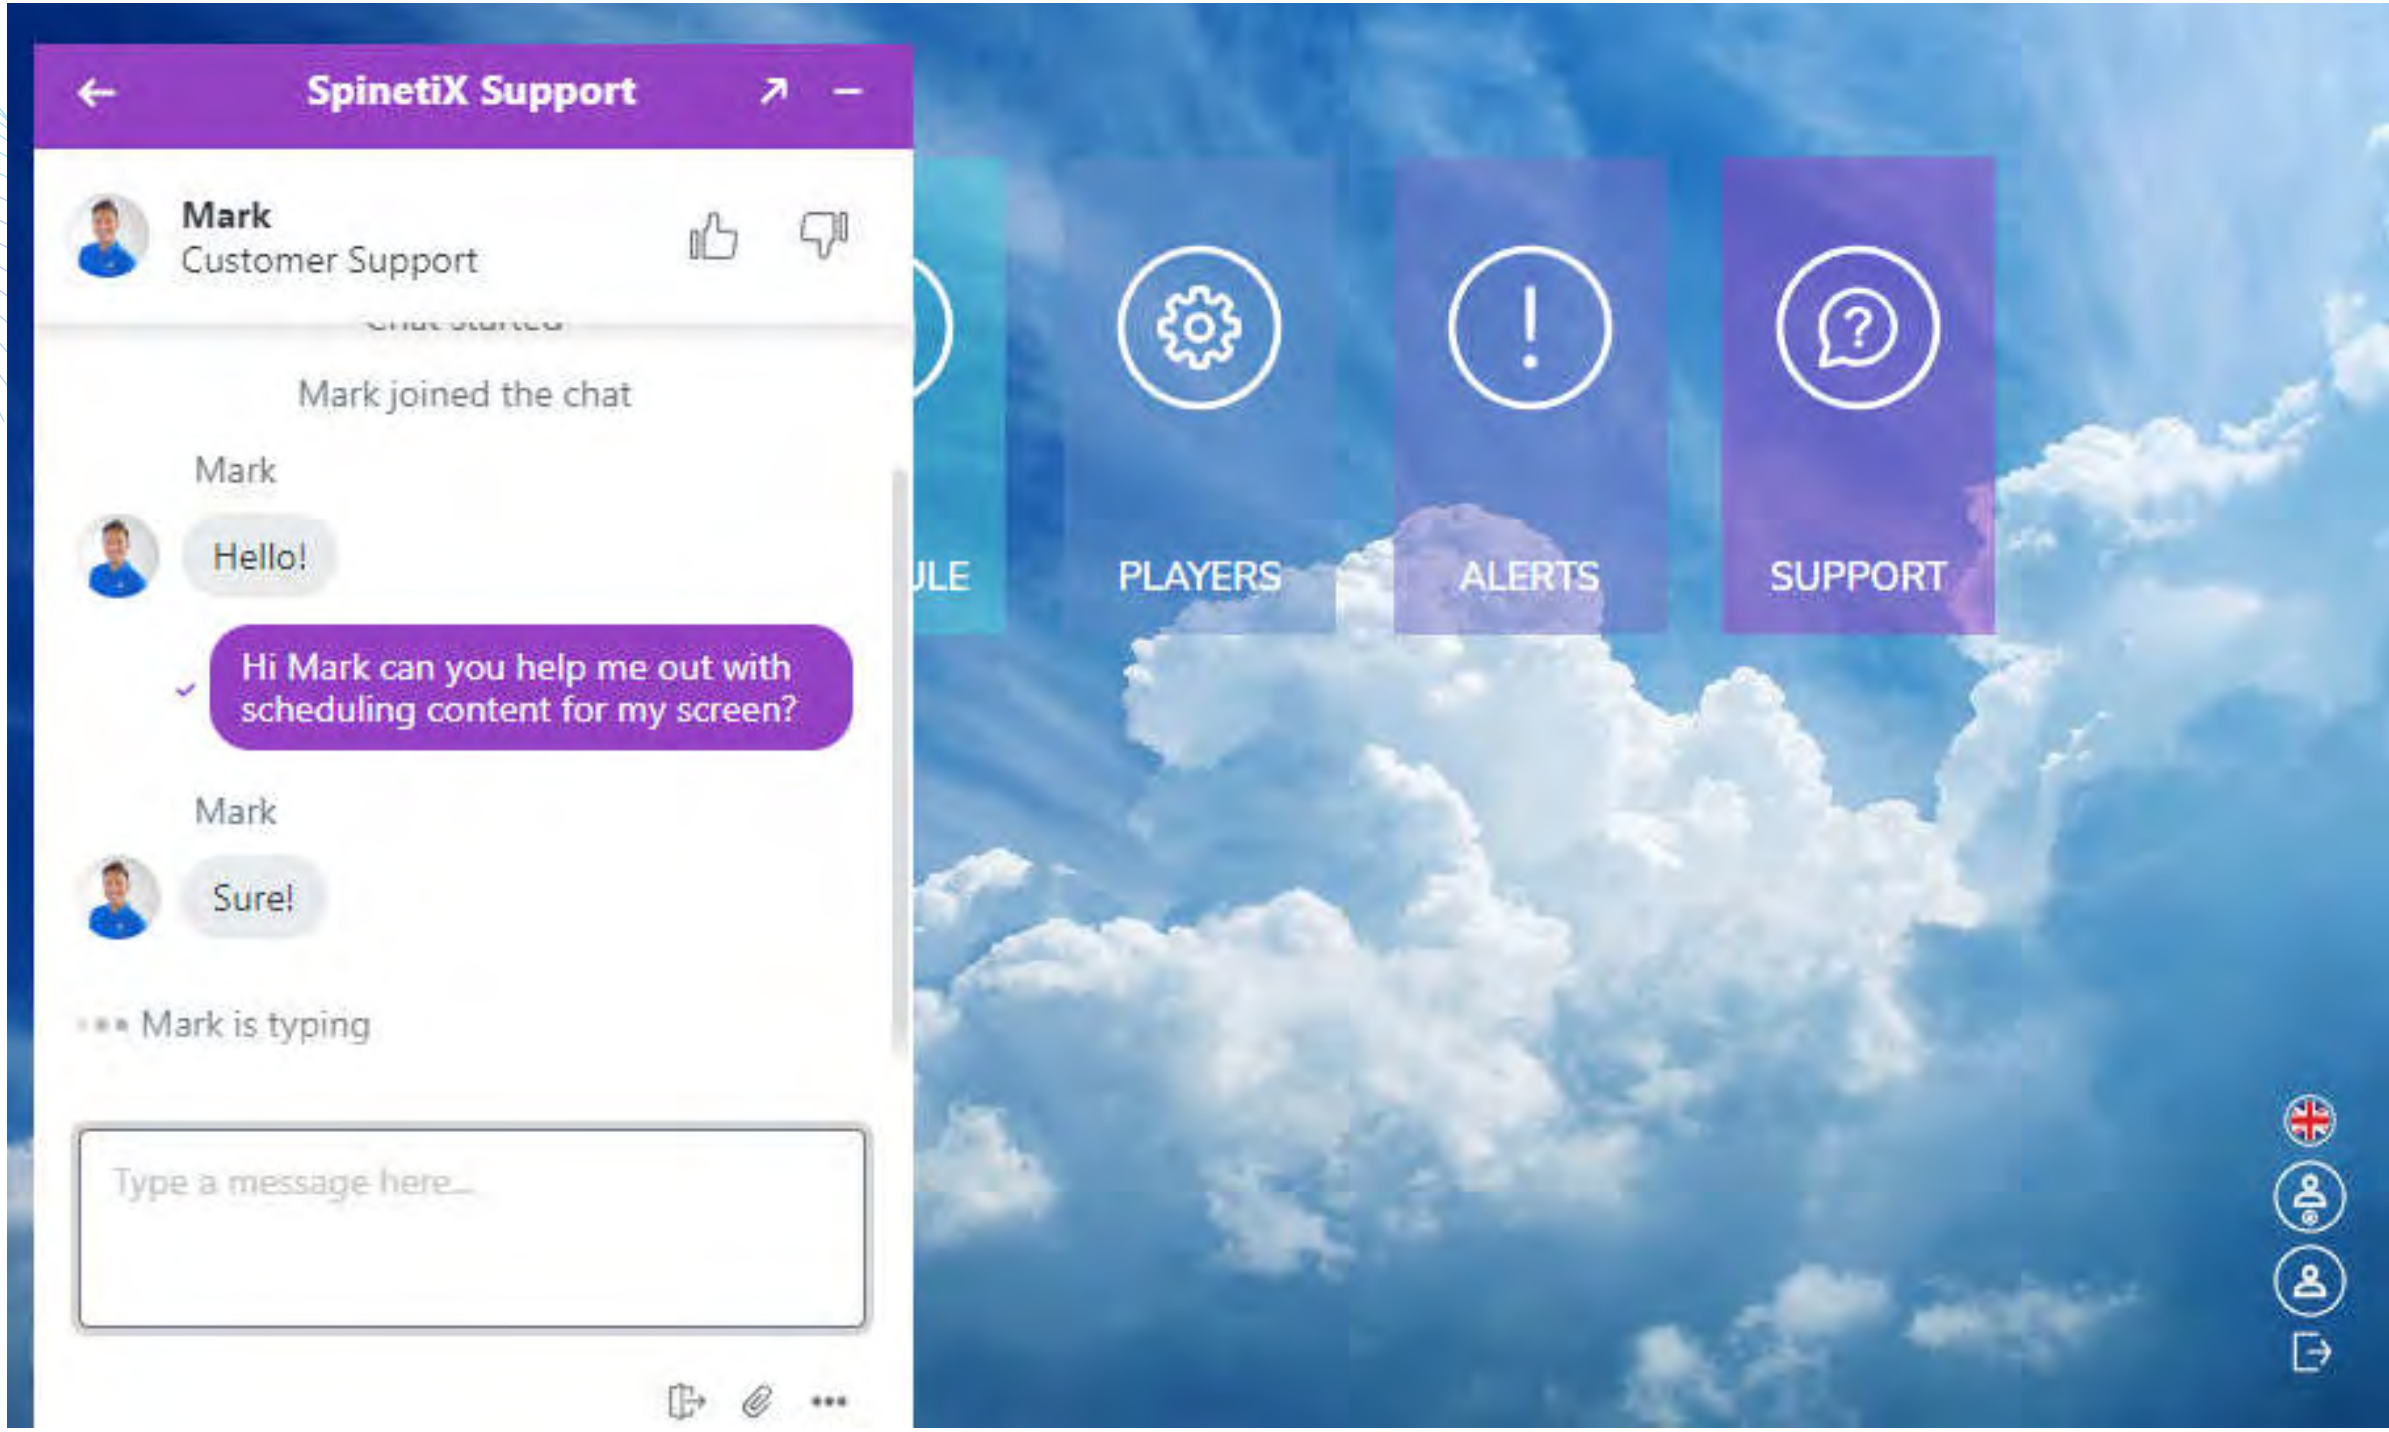

Ask Us Anything in the Live Chat

Get help with by talking to a product expert directly from within the platform.